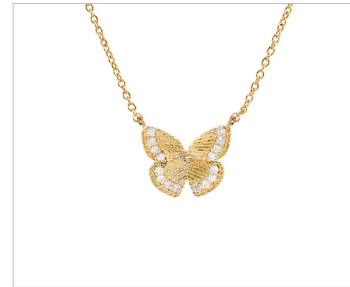

24K WHITE GOLD DIP BULL HEAD EARR

SB-19163GD

14K GOLD DIP LONGHORN EARRING

SB-19163WG

24K WHITE GOLD DIP LONGHORN EARF

SB-19164GD

GOLD DIPPED TIGER EARRING

SB-19164WG

SILVER DIPPED TIGER EARRING

SB-19203GD

14K GOLD DIP UNICORN STUD EARRINC

SECRETBOX

KAYLA NYC,INC

158A MIDDLE NECK RD. GREAT NECK NY 11021 | TEL. (929)295-0977 | FAX. (929)295-0976 |

2/3

ANIMALS

SB-19203WG
SILVER DIP UNICORN STUD EARRING

SB-20231GD
14K GOLD DIP BIG CUBIC ELEPHANT NE

SB-20231WG
24K WH GOLD DIP BIG ELEPHANT CUBI

SB-28539GD
14KT GOLD DIPPED BUTTERFLY NECKL

SB-28540GD
14KT GOLD DIPPED BUTTERFLY CZ NEC

SB-28540WG
24KT WHITE GOLD DIPPED BUTTERFLY

SB-28591GD
14KT GOLD DIPPED FLAMINGO NECKLA

SB-28591WG
24KT WHITE GOLD DIPPED FLAMINGO N

SB-28859GD
14K GOLD DIP CUTE KOALA NECKLACE

SB-28859WG
24K WHITE GOLD CUTE KOALA NECKLA