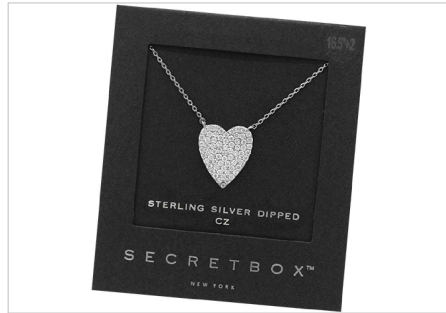

SB-29488GD
14K GOLD DIP HEART SHAPE BAGUETTE CZ NECK

SB-29488WG
SILVER DIPPED HEART SHAPE BAGUETTE CZ NEC

SB-29583GD
GOLD DIPPED HEART LINK NECKLACE

SB-29583WG
SILVER DIPPED HEART LINK NECKLACE

SB-29613GD
GOLD DIPPED PAVED HEART NECKLACE