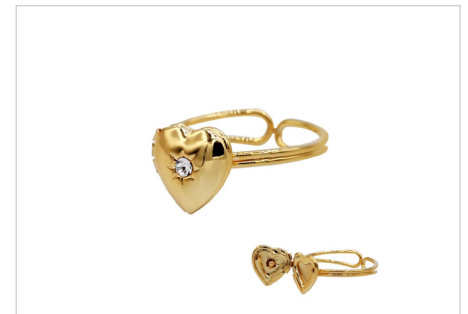

SB-29488GD
14K GOLD DIP HEART SHAPE BAGUETTE CZ NECK

SB-29488WG
SILVER DIPPED HEART SHAPE BAGUETTE CZ NEC

SB-29583GD
GOLD DIPPED HEART LINK NECKLACE

SB-29583WG
SILVER DIPPED HEART LINK NECKLACE

SB-29613GD
GOLD DIPPED PAVED HEART NECKLACE

SB-29613WG
SILVER DIPPED PAVED HEART NECKLACE

SB-31315GD
14K GOLD DIP CZ IN THE HEART RING

SB-31315WG
WHITE GOLD DIP CZ IN THE HEART RING

SB-31352BK
14K GOLD DIP HEART BLACK EPOXY RING

SB-31352TQ
14K GOLD DIP HEART TURQUOISE EPOXY RING

SB-31371GD
14K GOLD DIP LOVE ADJUSTABLE RING

SB-31371WG
24K WHITE GOLD DIP LOVE ADJUSTABLE RING

SB-31373GD
14K GOLD DIP I LOVE YOU MOM ADJUSTABLE RING

SB-31373WG
24K WHITE GOLD DIP I LOVE YOU MOM RING

SB-31423GD
14K GOLD DIPPED PEARL ADJUSTIBLE RING

SB-31549GD
14K GOLD DIP CZ ON HEART LOCKET RING

SB-31550GD
14K GOLD DIP PLAIN HEART LOCKET RING

SB-50032FU
14K GOLD DIPPED BAMBOO ENAMEL RING(FUCHSIA)

SB-50033FU
14K GOLD DIPPED CUBIC ENAMEL RING(FUCHSIA)