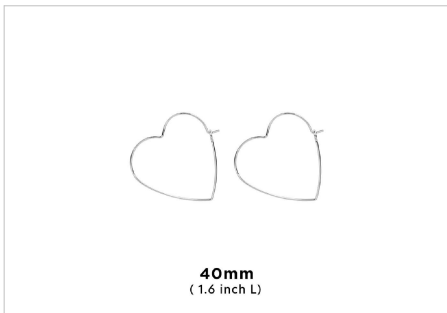

SB-10182WG
FOLDED HEART CUBIC POST EARRING

SB-10328ROSE
14KT GOLD DIPPED DUST ROSE CUBIC EARRING

40mm
(1.6 inch L)

SB-10416GD
14K GOLD DIP HEART HOOP EARRING

40mm
(1.6 inch L)

SB-10416WG
24K WHITE GOLD DIP HEART HOOP EARRING