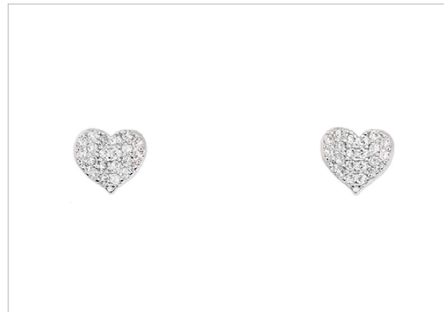

SB-10072GD
14KT GOLD DIPPED HEART EARRING

SB-10072RED
14KT GOLD DIPPED RED HEART EARRING

SB-10181WG
BRUSHED HEART POST EARRING

SB-10182GD
FOLDED HEART CUBIC POST EARRING

SB-10182RED
14k GOLD DIPPED HEART CUBIC POST EARRING

SB-10182WG
FOLDED HEART CUBIC POST EARRING

SB-10328ROSE
14KT GOLD DIPPED DUST ROSE CUBIC EARRING

40mm
(1.6 inch L)

SB-10416GD
14K GOLD DIP HEART HOOP EARRING

40mm
(1.6 inch L)

SB-10416WG
24K WHITE GOLD DIP HEART HOOP EARRING

SB-10500GD
14KT GOLD DIPPED HEART CZ EARRING

SB-10500WG
24KT WHITE GOLD DIPPED CZ HEART EARRING

SB-10501GD
14KT GOLD DIPPED CZ EARRING

SB-10501WG

STERLING SILVER DIPPED CUBIC EARRING

SB-10502GD

14KT GOLD DIPPED CZ EARRING

SB-10502WG

24KT WHITE GOLD DIPPED CZ EARRING

SB-17480GD

14KT GOLD DIPPED HEART EARRING

SB-17480WG

24KT WHITE GOLD DIPPED HEART EARRING

SB-17482WG

24KT WHITE GOLD DIPPED HEART W/RING EARRIN