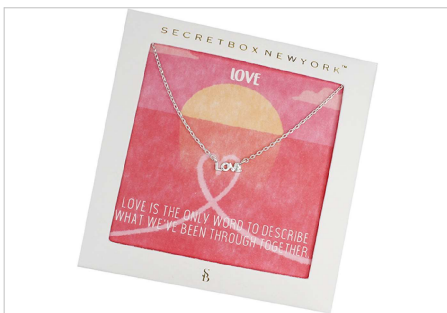

SB-31549GD
14K GOLD DIP CZ ON HEART LOCKET RING

SB-31550GD
14K GOLD DIP PLAIN HEART LOCKET RING

SB-50032FU
14K GOLD DIPPED BAMBOO ENAMEL RING(FUCHSIA)

SB-50033FU
14K GOLD DIPPED CUBIC ENAMEL RING(FUCHSIA)

SB-50034FU
14K GOLD DIPPED CUBIC ENAMEL RING(FUCHSIA)

SB-50035FU
14K GOLD DIPPED CUBIC ENAMEL RING(FUCHSIA)

SB-88893RED
925 SILVER POST HEART COLORED EARRING

SB-88893TQ
925 SILVER POST HEART COLORED EARRING

SB-90016WG
ARTISAN GOLD LOVE NECKALCE

SB-90016WS
ARTISAN SILVER LOVE NECKLACE

SB-90020WG
ARTISAN GOLD ARROW NECKLACE

SB-90020WS
ARTISAN SILVER ARROW NECKLACE

SB-98915RED
RED COLORED HEART NECKLACE (16.5+2")